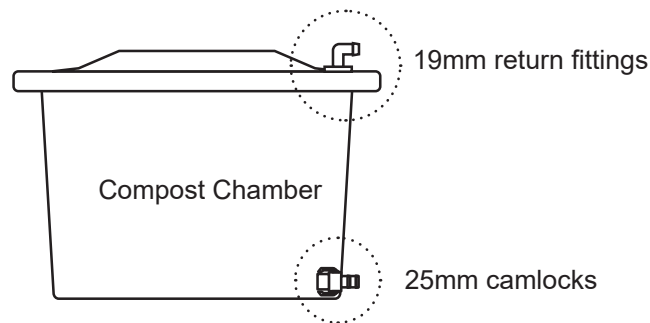

## 80L Low Volume - Manual Version

Suitable for all domestic split system toilets including the:  
Nature Loo Alectura, Clivus Multrum High Profile, CM8 and CM14

### Components

Collection Well

Manual Pump

19mm Return fittings

25mm Lilac sullage hose

19mm Spiral flex hose

Step 1: Cut a Ø35mm hole into the 'in-service' compost chamber lid (if not already pre-installed). Fit the 19mm return fittings to the chamber lid. Fit the 25mm camlocks to the liquid outlet of the chamber.

Step 2: Connect 19mm spiral flex hose and 25mm sullage hose to the collection well and compost chamber.