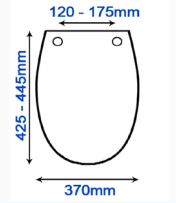

- Premium Polymarble Pedestal