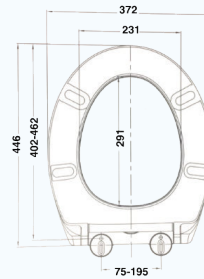

- Premium Polymarble Pedestal