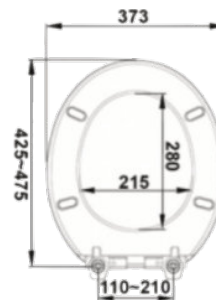

- Premium Polymarble Pedestal